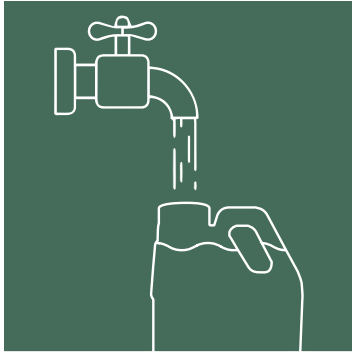

1 | WASH OUT 4 LITRE FOREVER BOTTLE

2 | FILL WITH WATER TO THE FILL LINE INDICATED ON THE FOREVER BOTTLE

3 | TAKE POD OUT OF BOX

4 | PLACE POD IN THE FOREVER BOTTLE AND LEAVE FOR 30 SECONDS

5 | PUT LID ON THE FOREVER BOTTLE AND SHAKE FOR 30 SECONDS

6 | PRODUCT IS NOW READY TO USE

7 | POUR SOAP INTO WALL MOUNTED DISPENSER OR USE FUNNEL TO POUR INTO BOTTLE

8 | REPEAT THIS PROCESS EACH TIME THE FOREVER BOTTLE BECOMES EMPTY